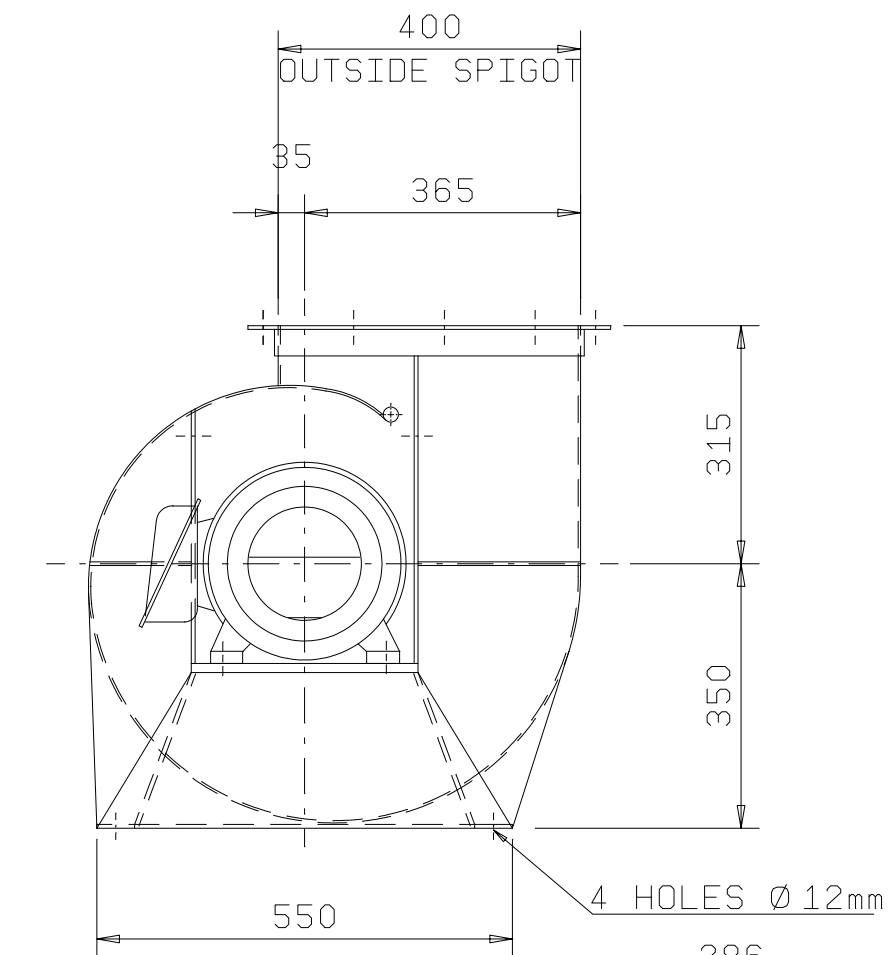

VIEW FROM DRIVE END

SCROLL COMES INSIDE SPIGOT

DO NOT SCALE

THIS DRAWING, DESIGNS AND CONCEPTS IS THE SOLE PROPERTY OF AIRENG PTY. LTD. AND IS TO BE RETURNED ON REQUEST. IT IS TO BE TREATED AS CONFIDENTIAL AND NOT TO BE COPIED OR COMMUNICATED TO ANY OTHER PERSON WITHOUT THE WRITTEN CONSENT OF AIRENG PTY. LTD.. IT MAY ONLY BE USED FOR MANUFACTURE WHEN ACCOMPANIED BY A WRITTEN ORDER.

SUITS ALL MOTOR FRAMES TO D132S

CASING % WIDTH	B	D	I	R
40	240	240	90	145
60	260	250	100	155
80	280	260	110	165
100	300	270	120	175
120	320	280	130	185

<p>AIRENG PTY. LTD.</p> <p>BAYSWATER VICTORIA AUSTRALIA Ph. (613) 9761 3333 Fax (613) 9761 0550 ACN 060 593 164</p>	<p>DRAWN: RGT</p> <p>DATE: 30-06-03</p> <p>CHECKED:</p> <p>DATE:</p>	<p>TITLE: DESIGN</p> <p>5000 SIZE 1500 ARR.8 ACW90</p> <p>SUITS MOTOR SIZES TO D132S</p>
	<p>REV. No.</p> <p>A</p>	<p>SCALE</p> <p>DRAWING NO. QC D5000 S1500 G-A8</p>