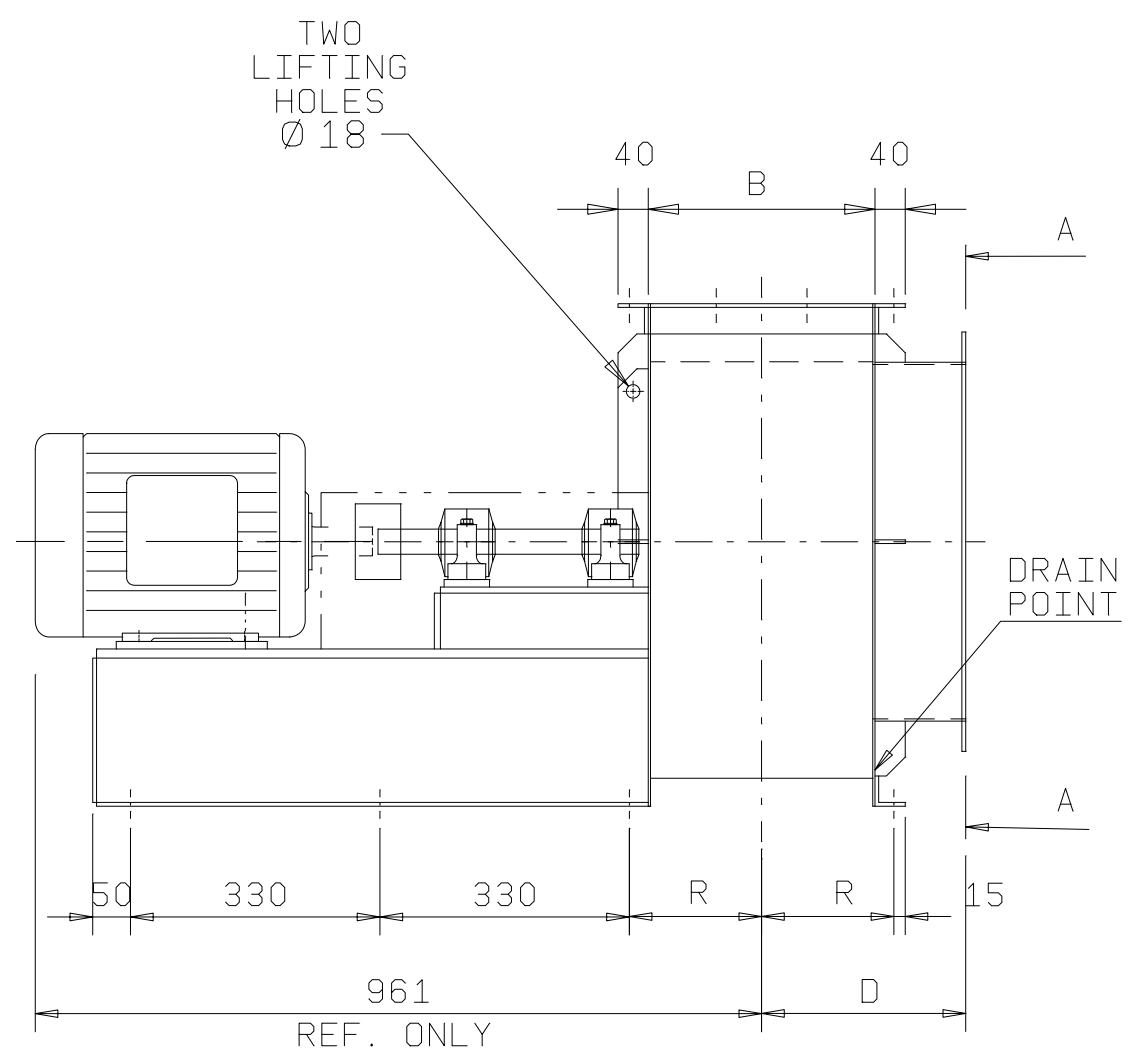

VIEW FROM DRIVE END

SCROLL COMES INSIDE SPIGOT

DO NOT SCALE

THIS DRAWING, DESIGNS AND CONCEPTS IS THE SOLE PROPERTY OF AIRENG PTY. LTD. AND IS TO BE RETURNED ON REQUEST. IT IS TO BE TREATED AS CONFIDENTIAL AND NOT TO BE COPIED OR COMMUNICATED TO ANY OTHER PERSON WITHOUT THE WRITTEN CONSENT OF AIRENG PTY. LTD.. IT MAY ONLY BE USED FOR MANUFACTURE WHEN ACCOMPANIED BY A WRITTEN ORDER.

SUITS ALL MOTOR FRAMES TO D132S

CASING % WIDTH	B	D	I	R
40	240	240	90	145
60	260	250	100	155
80	280	260	110	165
100	300	270	120	175
120	320	280	130	185

<p>AIRENG PTY. LTD.</p> <p>BAYSWATER VICTORIA AUSTRALIA Ph. (613) 9761 3333 Fax (613) 9761 0550 ACN 060 593 164</p>	<p>DRAWN: RGT</p> <p>DATE: 30-06-03</p> <p>CHECKED:</p> <p>DATE:</p>	<p>TITLE: DESIGN</p> <p>5000 SIZE 1500 ARR.8 ACW90</p> <p>SUITS MOTOR SIZES TO D132S</p>
	<p>REV. No.</p> <p>A</p>	<p>SCALE</p> <p>DRAWING NO. QC D5000 S1500 G-A8</p>