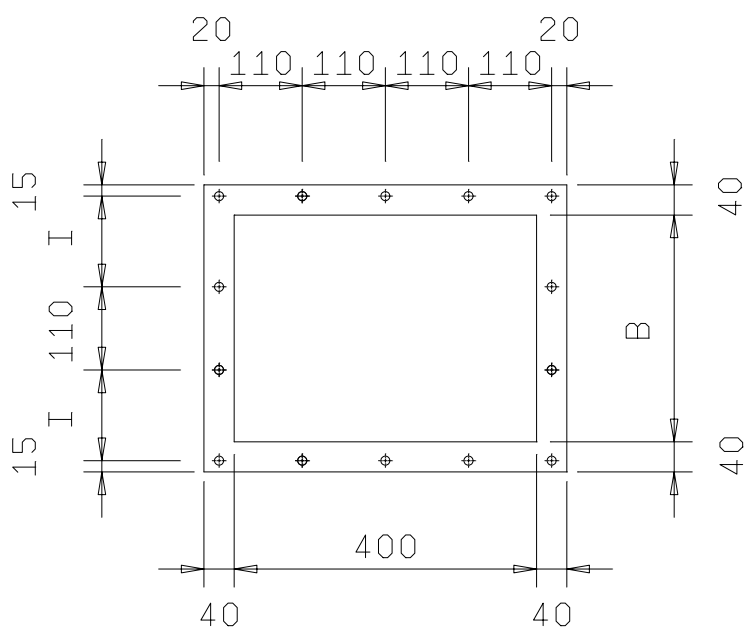

VIEW FROM DRIVE END

SCROLL COMES INSIDE SPIGOT

DO NOT SCALE

THIS DRAWING, DESIGNS AND CONCEPTS IS THE SOLE PROPERTY OF AIRENG PTY. LTD. AND IS TO BE RETURNED ON REQUEST. IT IS TO BE TREATED AS CONFIDENTIAL AND NOT TO BE COPIED OR COMMUNICATED TO ANY OTHER PERSON WITHOUT THE WRITTEN CONSENT OF AIRENG PTY. LTD.. IT MAY ONLY BE USED FOR MANUFACTURE WHEN ACCOMPANIED BY A WRITTEN ORDER.

SUITS ALL MOTOR FRAMES TO D132S

CASING % WIDTH	B	D	I	R
40	240	240	90	145
60	260	250	100	155
80	280	260	110	165
100	300	270	120	175
120	320	280	130	185

<p>AIRENG PTY. LTD.</p> <p>BAYSWATER VICTORIA AUSTRALIA Ph. (613) 9761 3333 Fax (613) 9761 0550 ACN 060 593 164</p>	<p>DRAWN: RGT</p> <p>DATE: 30-06-03</p> <p>CHECKED:</p> <p>DATE:</p>	<p>TITLE: DESIGN</p> <p>5000 SIZE 1500 ARR.8 ACW90</p> <p>SUITS MOTOR SIZES TO D132S</p>
	<p>REV. No.</p> <p>A</p>	<p>SCALE</p> <p>DRAWING NO. QC D5000 S1500 G-A8</p>