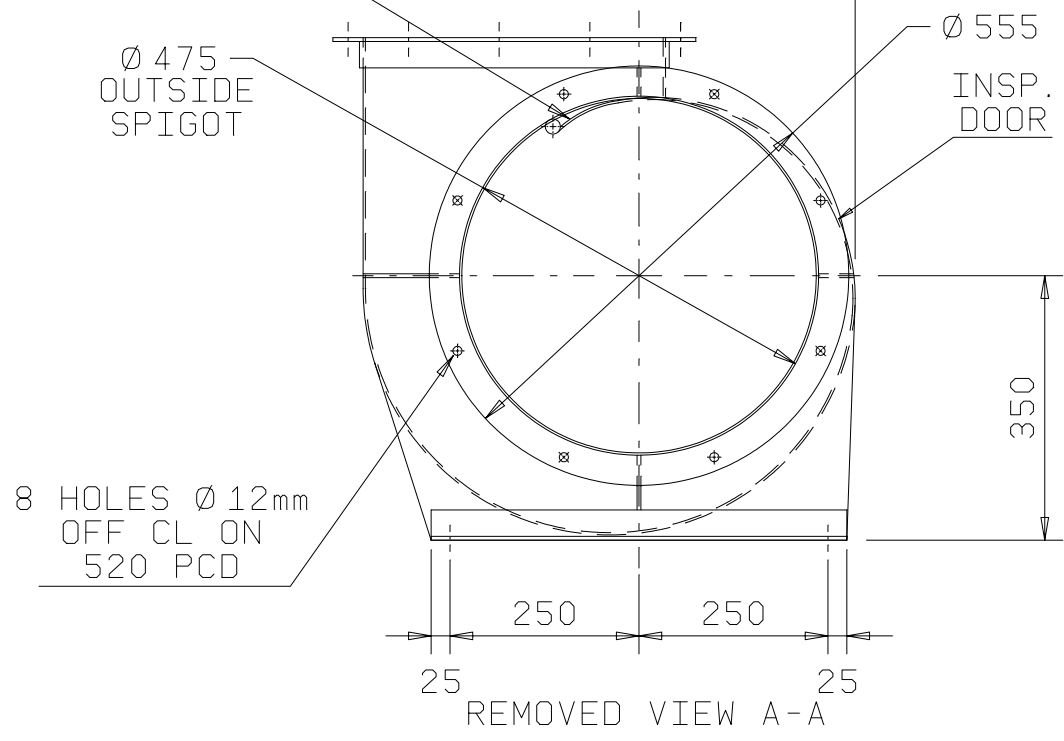

VIEW FROM DRIVE END

SCROLL COMES INSIDE SPIGOT

DO NOT SCALE

THIS DRAWING, DESIGNS AND CONCEPTS IS THE SOLE PROPERTY OF AIRENG PTY. LTD. AND IS TO BE RETURNED ON REQUEST. IT IS TO BE TREATED AS CONFIDENTIAL AND NOT TO BE COPIED OR COMMUNICATED TO ANY OTHER PERSON WITHOUT THE WRITTEN CONSENT OF AIRENG PTY. LTD.. IT MAY ONLY BE USED FOR MANUFACTURE WHEN ACCOMPANIED BY A WRITTEN ORDER.

SUITS ALL MOTOR FRAMES TO D132S

CASING % WIDTH	B	D	I	R
40	240	240	90	145
60	260	250	100	155
80	280	260	110	165
100	300	270	120	175
120	320	280	130	185

<p>AIRENG PTY. LTD.</p> <p>BAYSWATER VICTORIA AUSTRALIA Ph. (613) 9761 3333 Fax (613) 9761 0550 ACN 060 593 164</p>	<p>DRAWN: RGT</p> <p>DATE: 30-06-03</p> <p>CHECKED:</p> <p>DATE:</p>	<p>TITLE: DESIGN</p> <p>5000 SIZE 1500 ARR.8 ACW90</p> <p>SUITS MOTOR SIZES TO D132S</p>
	<p>REV. No.</p> <p>A</p>	<p>SCALE</p> <p>DRAWING NO. QC D5000 S1500 G-A8</p>